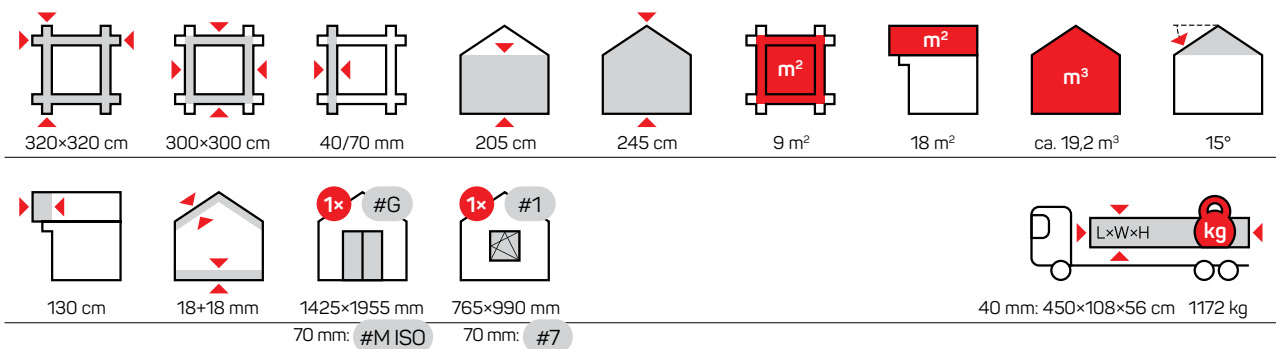

SANDRA B

Art 122053.2/111528/111733

70 mm Premium

MONTANA

Art 122400